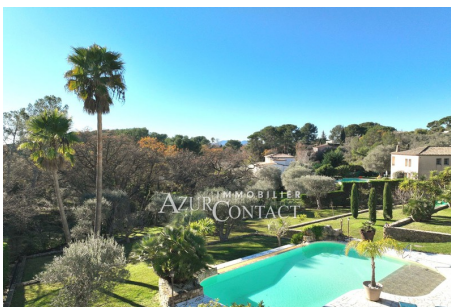

Azur Contact Immobilier - 351, Avenue Saint-Basile - 06250 Mougins

Tél. +33 (0)4 92 92 03 00 - azurcontactimmo@gmail.com - www.azurcontactimmo.com

Sarl Lancelot Transaction - RCS CANNES 479 590 036 - Carte professionnelle CPI 06052016000003099 délivrée par CCI de Nice Côte d'Azur -

SIRET 47959003600048 - Document non contractuel